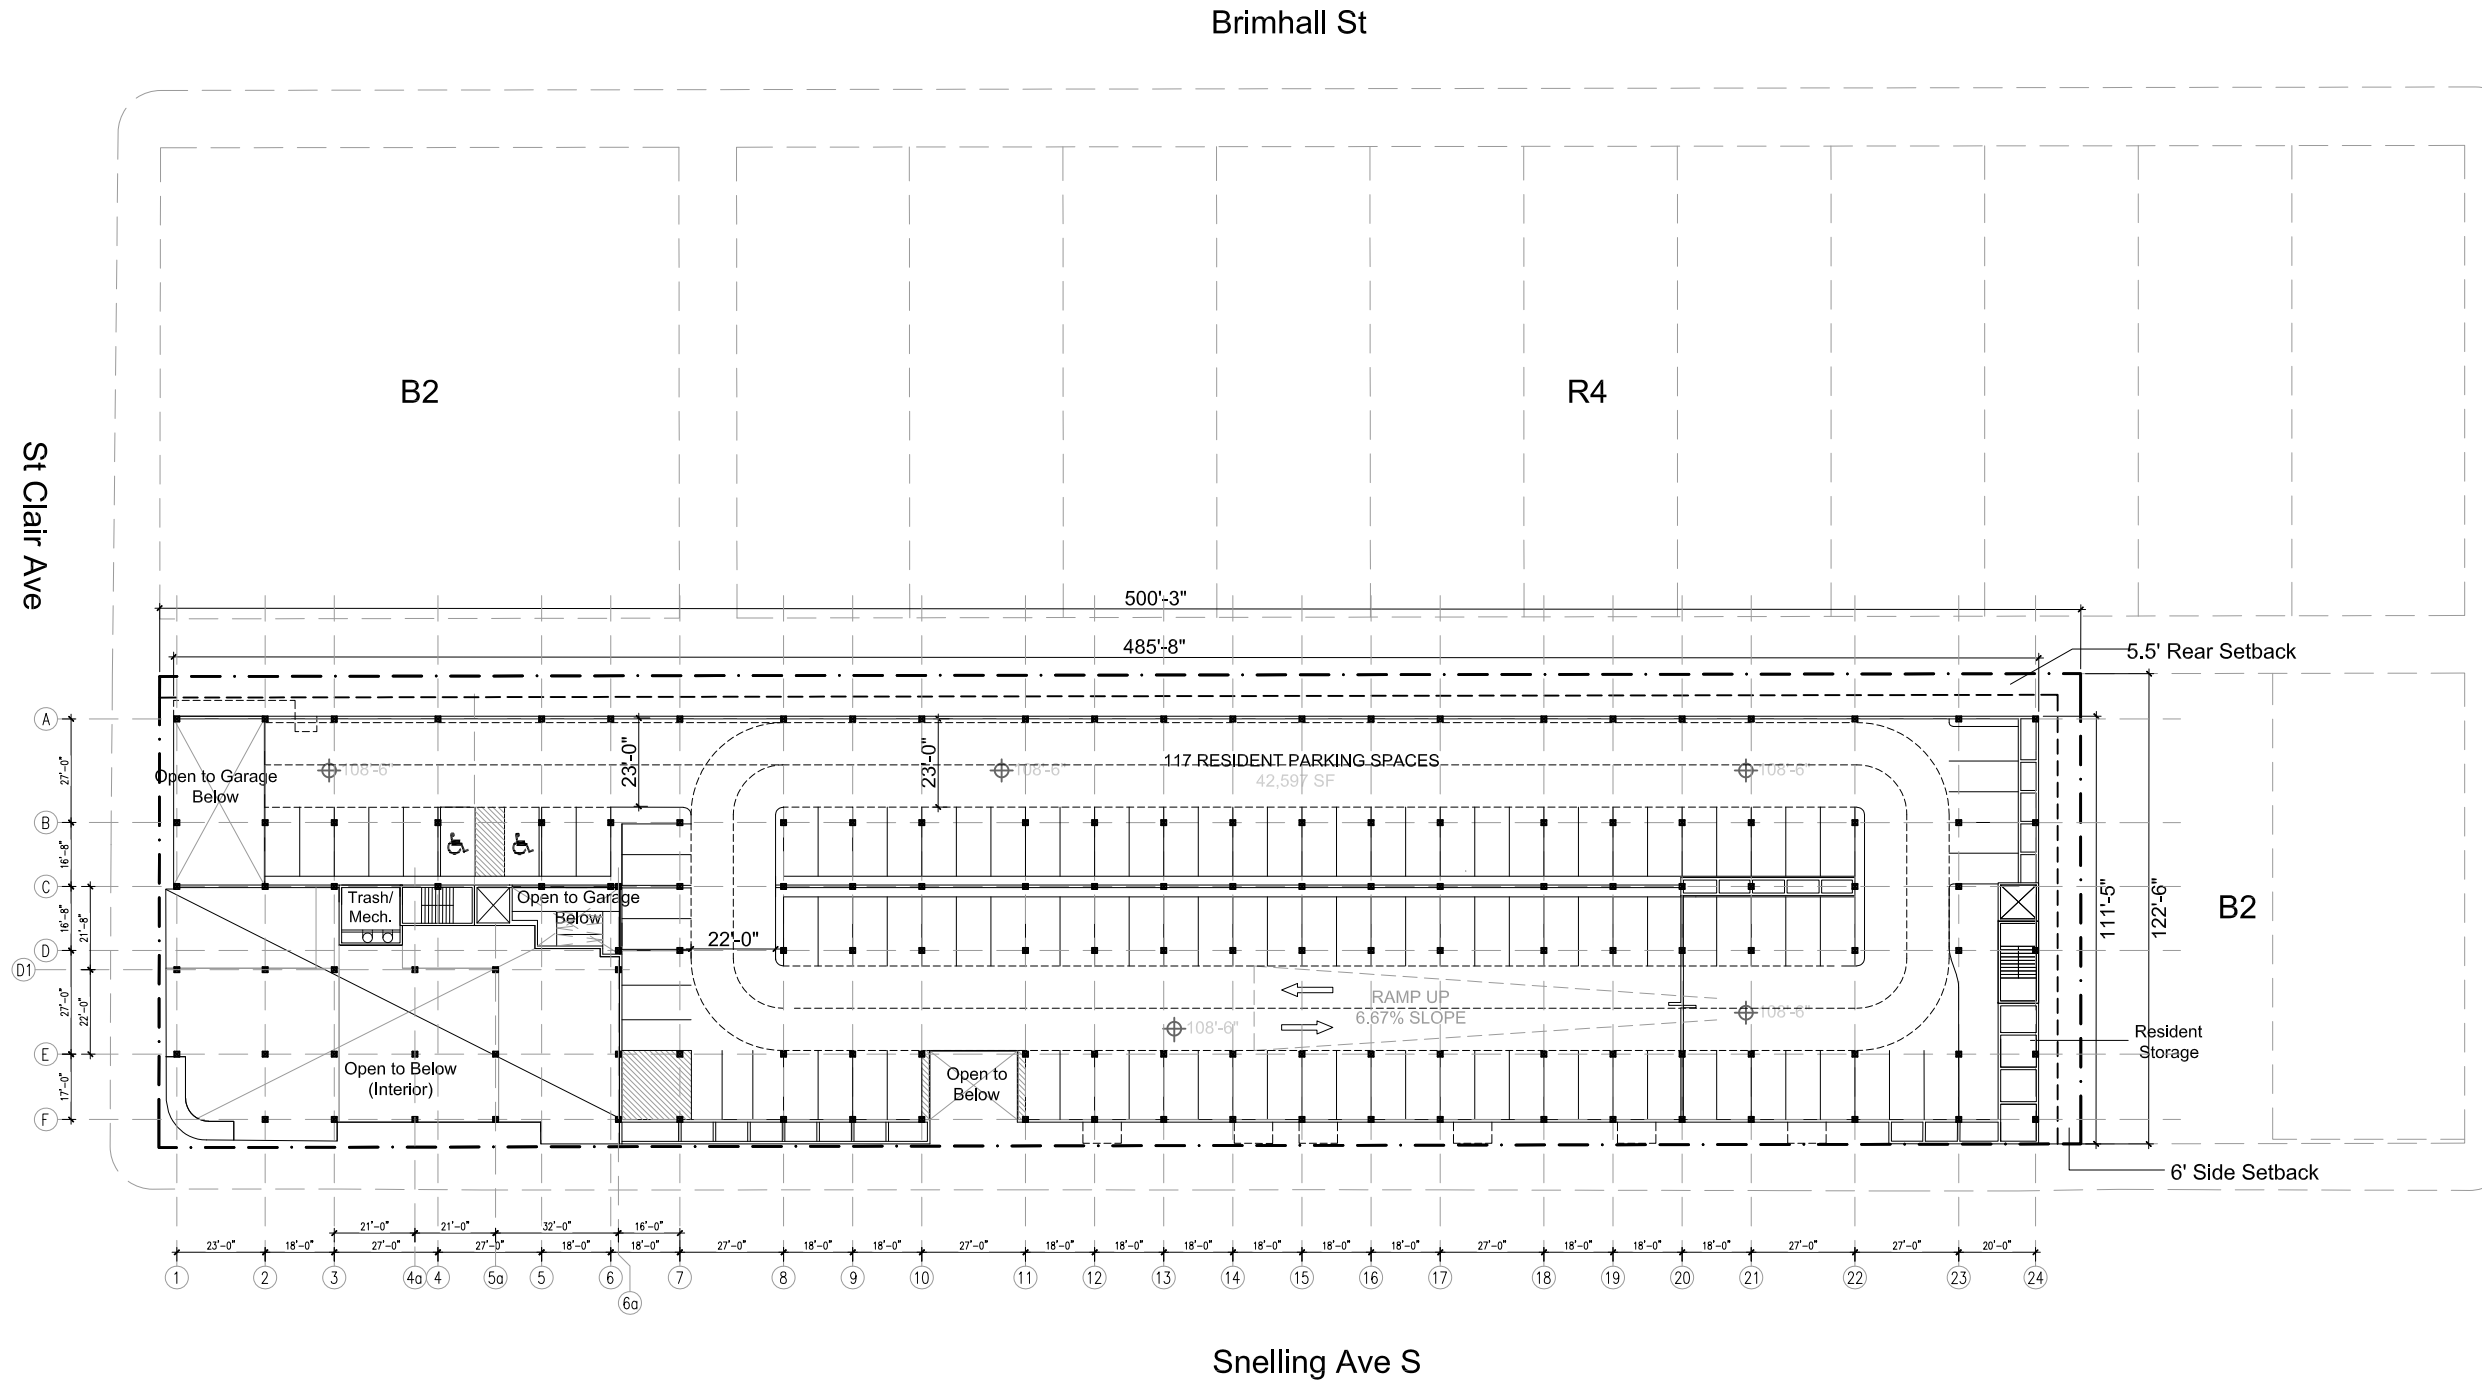

PROJECT PARKING	
TARGET # OF SPACES	175
PROVIDED RES. PARKING	175
PROVIDED PUBLIC PARKING	29
PROVIDED ADA PARKING	7
TOTAL SPACES	204

PARKING RATIO	
COMPACT SPACES	9
STANDARD SPACES	82
ADA SPACES	5
TOTAL SPACES L1	96

Level 01

PARKING RATIO

COMPACT SPACES	13
STANDARD SPACES	102
ADA SPACES	2
TOTAL SPACES L1.5	117

Level 01.5

Brimhall St

St Clair Ave

Stanford Ave

Snelling Ave S