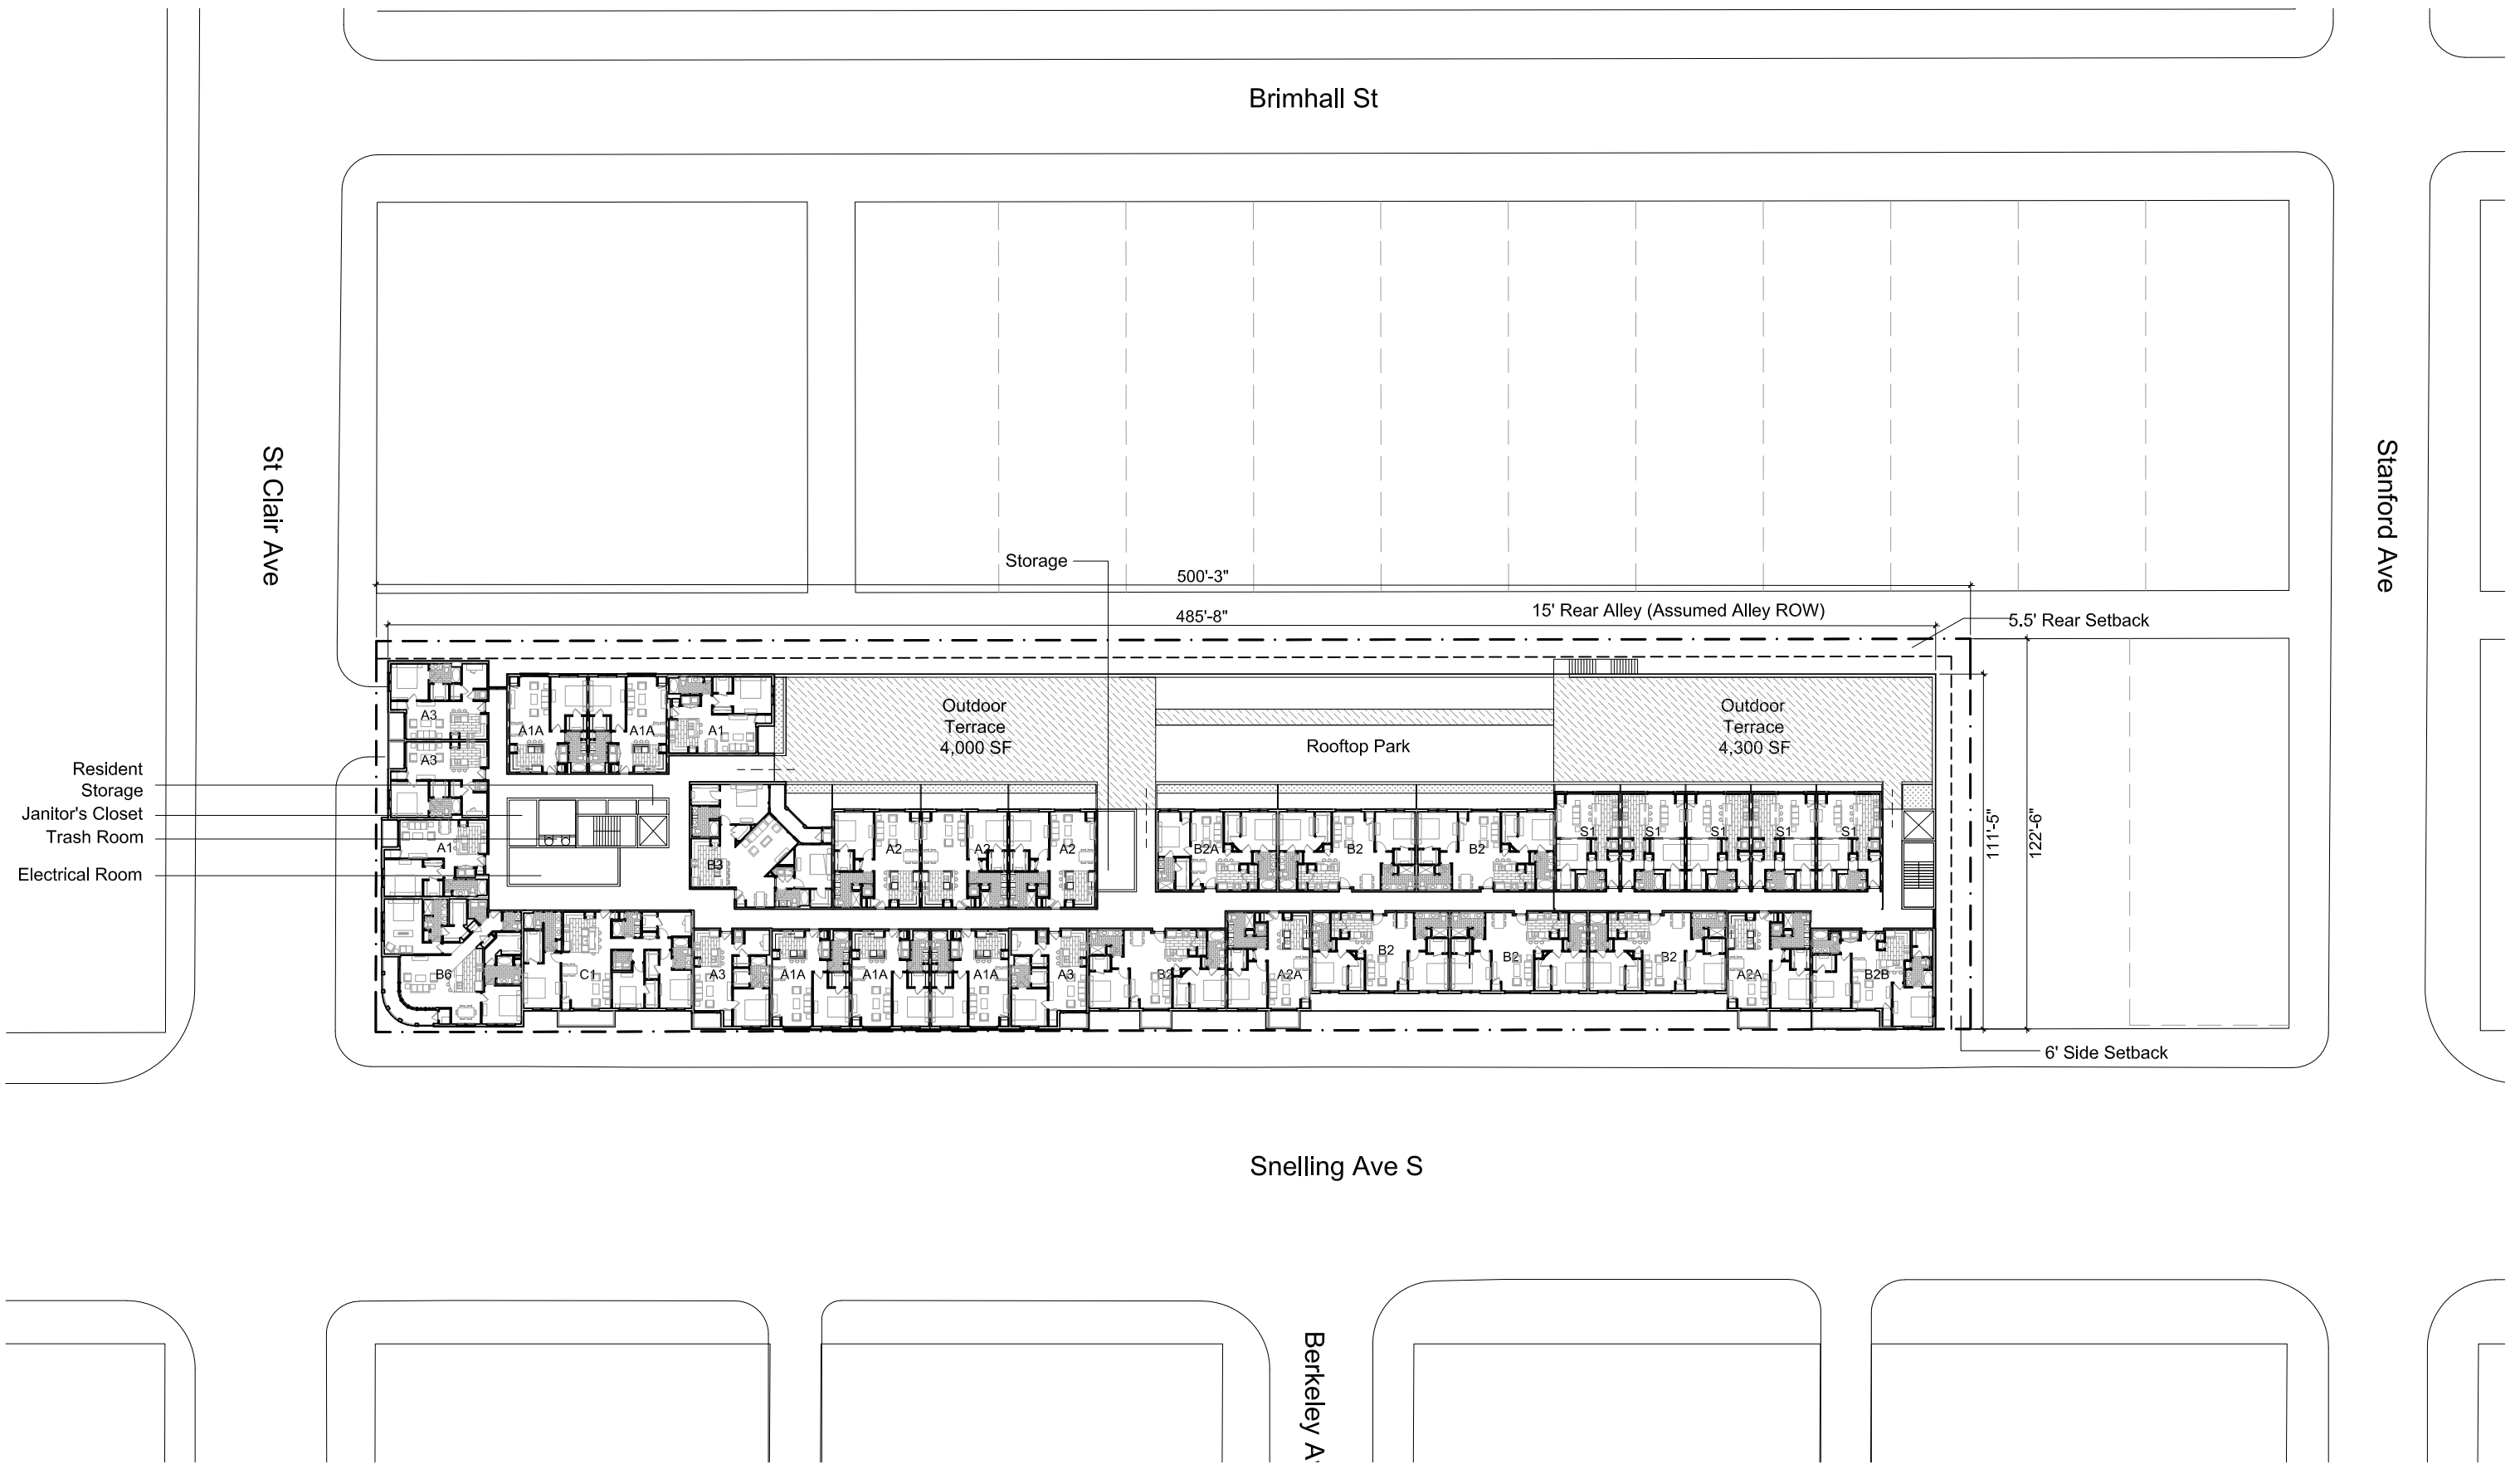

PROJECT PARKING	
TARGET # OF SPACES	175
PROVIDED RES. PARKING	175
PROVIDED PUBLIC PARKING	29
PROVIDED ADA PARKING	7
TOTAL SPACES	204

PARKING RATIO	
COMPACT SPACES	9
STANDARD SPACES	82
ADA SPACES	5
TOTAL SPACES L1	96

Level 01

PARKING RATIO

COMPACT SPACES	13
STANDARD SPACES	102
ADA SPACES	2
TOTAL SPACES L1.5	117

Level 01.5

Brimhall St

St Clair Ave

Stanford Ave

Snelling Ave S